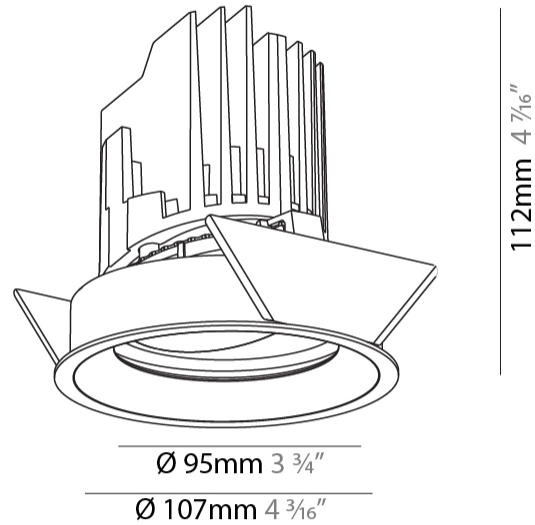

GENERAL

Series: Bioniq
 Subseries: Bioniq Round Adjustable
 Brand: Prolicht
 Division: Architectural
 Mounting Type: Recessed
 Mounting Location: Ceiling
 Subcategory: Downlight

PHYSICAL

Shape: Round
 Diameter (mm): 107
 Diameter (in): 4 3/16
 Height (mm): 112
 Height (in): 4 7/16
 Ceiling Thickness (mm): 10 / 12.5 / 15
 Ceiling Thickness (in): 3/8 or 1/2 or 9/16
 Min. Recessing Depth (mm): 130
 Min. Recessing Depth (in): 5 1/8
 Light Distribution: Adjustable / Downlight
 Weight (kg): 0.46
 Weight (lbs): 1.01
 Fixture Finish: SSR / BKV / CWI / CRY / HAB / UFT / ITA / RUA / FTG / MYG / LOD / PUS / FRO / FUP / KIA / POP / BLS / SPG / MEY / GOH / GUM / CHC / COM / ABZ / JAG / OBR / MOS / ROR
 Fixture Material: Aluminum Die Cast
 Cut-out Measurements: 98mm / 3 7/8"

OPTICAL

Reflector: 20 / 40 / 60
 Adjustability: Rotational 355°, Tilt 30°

RATINGS AND CERTIFICATIONS

Certified By: Certified for North American Standards
 IP rating: IP20

BIONIQ ROUND ADJUSTABLE RECESSED

A35227-